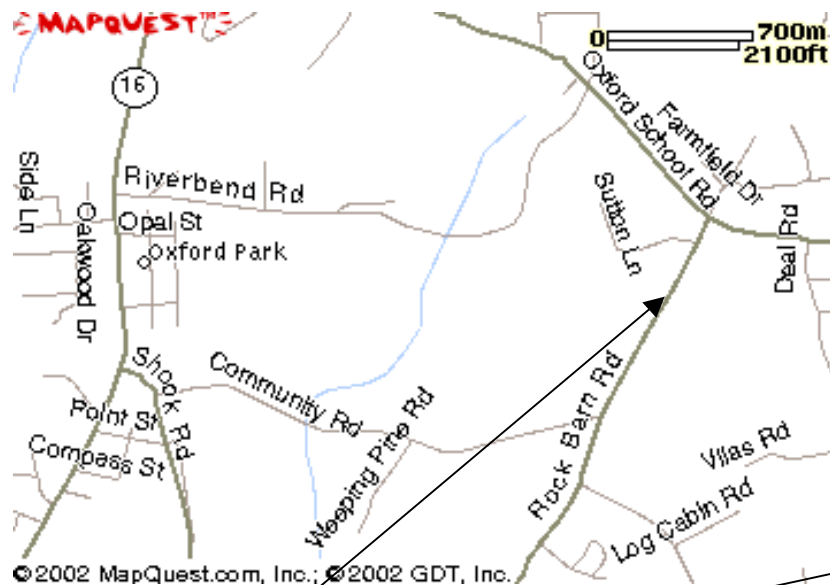

## Directions and Maps to the CVRC Regular field

### Going West on Interstate 40

- Exit I-40 at Oxford School Road (136)
- Go North on Oxford School Road
- Go 0.2 miles after the intersection with Rock Barn Road and turn right at the Catawba Valley R/C sign

### Going East on Interstate 40

- Exit I-40 at Rock Barn Road (133)
- Exit on to Rock Barn going North
- At the intersection of Rock Barn Road and Oxford School Road, turn left
- Go 0.2 miles and turn right at the Catawba Valley R/C sign.

Rock Barn Road