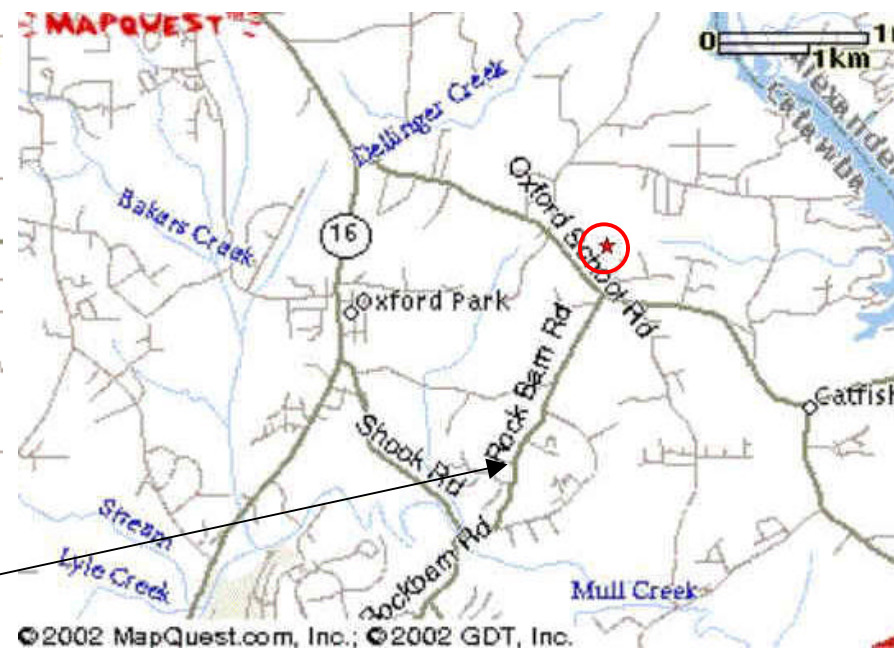

## Directions and Maps to the CVRC Regular field

### Going West on Interstate 40

- Exit I-40 at Oxford School Road (136)
- Go North on Oxford School Road
- Go 0.2 miles after the intersection with Rock Barn Road and turn right at the Catawba Valley R/C sign

### Going East on Interstate 40

- Exit I-40 at Rock Barn Road (133)
- Exit on to Rock Barn going North
- At the intersection of Rock Barn Road and Oxford School Road, turn left
- Go 0.2 miles and turn right at the Catawba Valley R/C sign.

Rock Barn Road