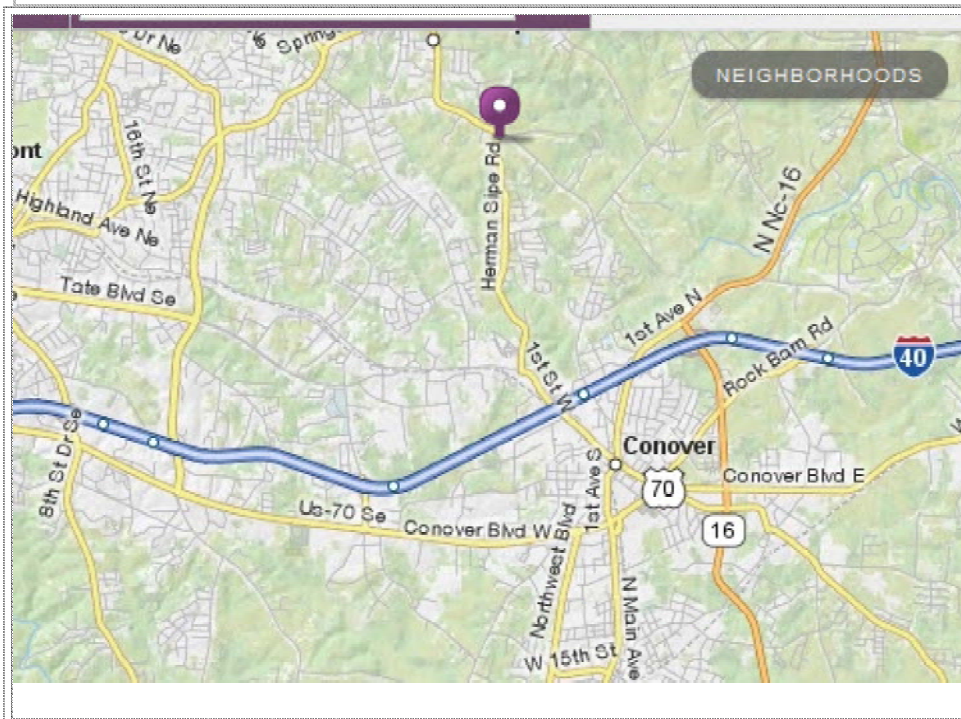

Catawba Valley R/Cer's Field

Our flying field is an AMA field. Anyone wanting to fly must be a current AMA member and follow AMA rules. We use a control pin system and any radio brought to the field must be off until you have the pin for that radio's channel.

Flying is not allowed before 12 noon on Sundays.

Directions and Maps-- [Printable Directions](#)

- Exit I-40 at Old US 70 (130)
 - Turn right on 1st Street W.
 - Turn right on Herman Sipe Road.
 - Drive 2.2 miles on Herman Sipe Road.
 - Turn left at the Catawba Valley R/C sign.
 - Drive on the gravel road until you get to the parking area. (If the gate is not open, you will have to open it.)
- Coordinates N 35 44.829 W 081 14.659